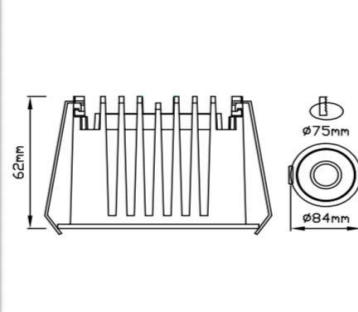

SRLED LIGHTS
www.srledlights.com

SR-216

LED Down Light Series
Ceiling Recessed Non Adjustable

Specifications

Product Reference

Model No
SR-216
Installation Type
Recessed
Beam Direction
Non Adjustable

Light Technology

Physical

Diameter
84mm
Cutout Diameter
75mm
Recessed Depth
62mm

Electrical System

Input Voltage
220V-240V AC/50Hz
Input Power
15w
Power Factor
>0.95
ATHD
<20%
Driver
Fulham (Constant -
Current Led Driver)