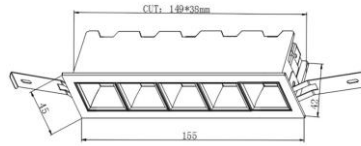

SR

LED LIGHTS
www.srledlights.com

SR-243

LED leaser Light Series
Ceiling Recessed Non Adjustable

Specifications

Product Reference

Model No
SR-243
Installation Type
Recessed
Beam Direction
Non Adjustable

Light Technology

Binning
3 step MacAdam
LED Life Time
> 50, 000 Hours
Colour Rendering CRI
CRI80 as standard/ CRI90 on Request

Controls

Standard
Switchable On/Off
Optional
Phase Cut / Analog / Dali Dimming
CCT Tunable
Not Available

Construction & Materials

Housing Material
Aluminium Die Cast
Heatsink
Passive Cooled Aluminium
Finish
White Powder Coated
IP Rating
IP-20

Optics

Secondary Optics
Metalized Reflector
Beam Direction
Non Adjustable

Physical

Diameter
155mm x 45mm
Cutout Diameter
149mm x 38mm
Recessed Depth
42mm

Electrical System

Input Voltage
220V-240V AC/50Hz
Input Power
12w
Power Factor
>0.95
ATHD
<20%
Driver
Fulham (Constant -
Current Led Driver)

SR

LED LIGHTS
www.srledlights.com