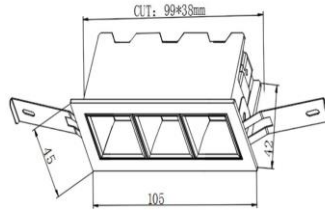

SR

LED LIGHTS
www.srledlights.com

SR-242

LED leaser Light Series
Ceiling Recessed Non Adjustable

Specifications

Product Reference

Model No
SR-242
Installation Type
Recessed
Beam Direction
Non Adjustable

Light Technology

Binning
3 step MacAdam
LED Life Time
> 50,000 Hours
Colour Rendering CRI
CRI80 as standard/ CRI90 on Request

Controls

Standard
Switchable On/Off
Optional
Phase Cut / Analog / Dali Dimming
CCT Tunable
Not Available

Construction & Materials

Housing Material
Aluminium Die Cast
Heatsink
Passive Cooled Aluminium
Finish
White Powder Coated
IP Rating
IP-20

Optics

Secondary Optics
Metalized Reflector
Beam Direction
Non Adjustable

Physical

Diameter
105mm x 45mm
Cutout Diameter
99mm x 38mm
Recessed Depth
42mm

Electrical System

Input Voltage
220V-240V AC/50Hz
Input Power
7w
Power Factor
>0.95
ATHD
<20%
Driver
SR Make (Constant -
Current Led Driver)

SR

LED LIGHTS
www.srledlights.com