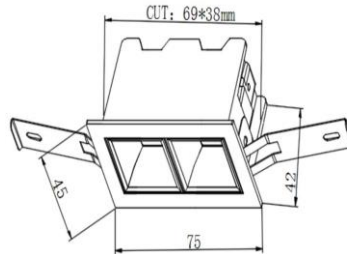

SR

LED LIGHTS
www.srledlights.com

SR-241

LED leaser Light Series
Ceiling Recessed Non Adjustable

Specifications

Product Reference

Model No
SR-241
Installation Type
Recessed
Beam Direction
Non Adjustable

Construction & Materials

Housing Material
Aluminium Die Cast
Heatsink
Passive Cooled Aluminium
Finish
White Powder Coated
IP Rating
IP-20

Physical

Diameter
75mm x 45mm
Cutout Diameter
69mm x 38mm
Recessed Depth
42mm

Light Technology

Binning
3 step MacAdam
LED Life Time
> 50,000 Hours
Colour Rendering CRI
CRI80 as standard/ CRI90 on Request

Optics

Secondary Optics
Metalized Reflector
Beam Direction
Non Adjustable

Electrical System

Input Voltage
220V-240V AC/50Hz
Input Power
5w
Power Factor
>0.95
ATHD
<20%
Driver
Philips (Constant -
Current Led Driver)

Controls

Standard
Switchable On/Off
Optional
Phase Cut / Analog / Dali Dimming (Driver Location Remote)
CCT Tunable
Not Available

SR

LED LIGHTS
www.srledlights.com