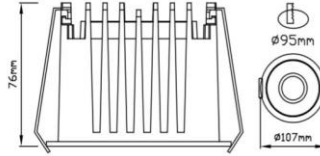

SRLED LIGHTS
www.srledlights.com

SR-217

LED Down Light Series
Ceiling Recessed Non adjustable

Specifications

Product Reference

Model No
SR-217
Installation Type
Recessed
Beam Direction
Non Adjustable

Light Technology

Construction & Materials

Housing Material
Aluminium Die Cast
Heatsink
Passive Cooled Aluminium
Finish
White Powder Coated
IP Rating
IP-20

Optics

Secondary Optics
Optical Lens
Beam Direction
Non Adjustable

Physical

Diameter
107mm
Cutout Diameter
95mm
Recessed Depth
76mm

Electrical System

Input Voltage
220V-240V AC/50Hz
Input Power
21w
Power Factor
>0.95
ATHD
<20%
Driver
Fulham (Constant -
Current Led Driver)