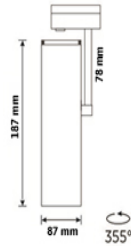

SR

LED LIGHTS
www.srledlights.com

SR-121

LED Track Light Series

Specifications

Product Reference

Model No
SR-121
Installation Type
Track Lights
Beam Direction
Adjustable 350°

Light Technology

Binning
3 step MacAdam
LED Life Time
> 50,000 Hours
Colour Rendering CRI
CRI80 as standard/ CRI90 on Request

Controls

Standard
Switchable On/Off
Optional
Not Available
CCT Tunable
Not Available

Construction & Materials

Housing Material
Aluminium Die Cast
Heatsink
Passive Cooled Aluminium
Finish
White Powder Coated
IP Rating
IP-20

Optics

Secondary Optics
Metalized Reflector
Beam Direction
Adjustable 350°

Physical

outer
87mm
lenth
187mm
height
78mm

Electrical System

Input Voltage
220V-240V AC/50Hz
Input Power
30W
Power Factor
>0.95
ATHD
<20%
Driver
Fulham (Constant -
Current Led Driver)

SR

LED LIGHTS
www.srledlights.com