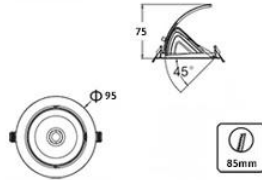

SR

LED LIGHTS
www.srledlights.com

SR-068

LED Zoom Light Series
Ceiling Recessed Adjustable

Specifications

Product Reference

Model No
SR-068
Installation Type
Recessed
Beam Direction
Adjustable

Light Technology

Binning
3 step MacAdam
LED Life Time
> 50,000 Hours
Colour Rendering CRI
CRI80 as standard/ CRI90 on Request

Controls

Standard
Switchable On/Off
Optional
Phase Cut / Analog / Dali Dimming
CCT Tunable
Available on Request

Construction & Materials

Housing Material
Aluminium Die Cast
Heatsink
Passive Cooled Aluminium
Finish
White Powder Coated
IP Rating
IP-20

Optics

Secondary Optics
Metalized Reflector
Beam Direction
Adjustable

Physical

Diameter
95mm
Cutout Diameter
85mm
Recessed Depth
75mm

Electrical System

Input Voltage
220V-240V AC/50Hz
Input Power
12W
Power Factor
>0.95
ATHD
<20%
Driver
Fulham (Constant -
Current Led Driver)

SR

LED LIGHTS
www.srledlights.com