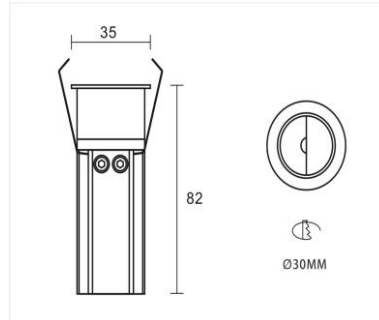

SRLED LIGHTS
www.srledlights.com**SRE-087****Asymmetrical wall washer Light Series**
Ceiling Recessed Non Adjustable

Specifications

Product Reference

Model No
SRE-087
Installation Type
Recessed
Beam Direction
Asymmetric

Physical

Diameter
35mm
Cutout Diameter
30mm
Recessed Depth
82mm

Electrical System

Input Voltage
220V-240V AC/50Hz
Input Power
7w
Power Factor
>0.95
ATHD
<20%
Driver
BAG (Constant -
Current Led Driver)

SRLED LIGHTS
www.srledlights.com