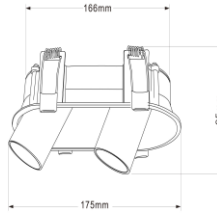

SRLED LIGHTS
www.srledlights.com**SRE-010****LED down Light Series**
Ceiling Recessed Adjustable

Specifications

Product Reference

Model No
SRE-010
Installation Type
Recessed
Beam Direction
adjustable

Light Technology

Diameter
160mm x 90mm
Cutout Diameter
148mm x 78mm
Recessed Depth
55mm

Electrical System

Input Voltage
220V-240V AC/50Hz
Input Power
18W
Power Factor
>0.95
ATHD
<20%
Driver
BAG (Constant -
Current Led Driver)