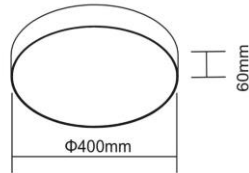

SR

LED LIGHTS
www.sriedlights.com

SRE-078

LED Down Light Series
Ceiling Trimless Non Adjustable

Specifications

Product Reference

Model No
SRE-078
Installation Type
Trimless
Beam Direction
Non Adjustable

Light Technology

Binning
3 step MacAdam
LED Life Time
> 50,000 Hours
Colour Rendering CRI
CRI80 as standard/ CRI90 on Request

Controls

Standard
Switchable On/Off
Optional
Phase Cut / Analog / Dali Dimming
CCT Tunable
Available On Request

Construction & Materials

Housing Material
Aluminium Die Cast
Heatsink
Passive Cooled Aluminium
Finish
White Powder Coated
IP Rating
IP-20

Optics

Secondary Optics
Difussed
Beam Direction
Non Adjustable

Physical

Diameter
400mm
Cutout Diameter
400mm
Recessed Depth
60mm

Electrical System

Input Voltage
220V-240V AC/50Hz
Input Power
40w
Power Factor
>0.95
ATHD
<20%
Driver
Fulham (Constant -
Current Led Driver)

SR

LED LIGHTS
www.sriedlights.com