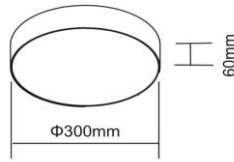

SRLED LIGHTS
www.sriedlights.com

SRE-077

LED Down Light Series
Ceiling Trimless non Adjustable

Specifications

Product Reference

Model No
SRE-077
Installation Type
Trimless
Beam Direction
Non Adjustable

Light Technology

Diameter
300mm
Cutout Diameter
300mm
Recessed Depth
60mm

Electrical System

Input Voltage
220V-240V AC/50Hz
Input Power
30w
Power Factor
>0.95
ATHD
<20%
Driver
Fulham (Constant -
Current Led Driver)

SRLED LIGHTS
www.sriedlights.com

4000k & cct tunable

Delivered Lumens

2400

Efficacy (System - lm/watt)

80

Beam Angle

120°

LED Power Watts