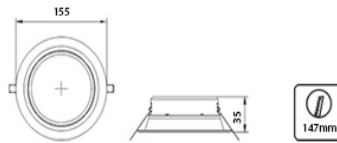

SRLED LIGHTS
www.srledlights.com

SR-123

LED Down Light Series
Ceiling Recessed non Adjustable

Specifications

Product Reference

Model No
SR-123
Installation Type
Recessed
Beam Direction
Non Adjustable

Light Technology

Diameter
155mm
Cutout Diameter
147mm
Recessed Depth
35mm

Electrical System

Input Voltage
220V-240V AC/50Hz
Input Power
18W
Power Factor
>0.95
ATHD
<20%
Driver
Fulham (Constant -
Current Led Driver)

SRLED LIGHTS
www.srledlights.com