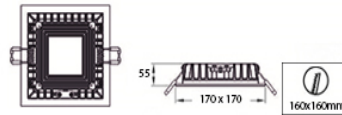

SRLED LIGHTS
www.srledlights.com

SR-080

LED Down Light Series
Ceiling Recessed Non Adjustable

Specifications

Product Reference

Model No
SR-080
Installation Type
Recessed
Beam Direction
Non Adjustable

Light Technology

Diameter
170mm x 170mm
Cutout Diameter
160mm x 160mm
Recessed Depth
55mm

Electrical System

Input Voltage
220V-240V AC/50Hz
Input Power
22w
Power Factor
>0.95
ATHD
<20%
Driver
Fulham (Constant -
Current Led Driver)