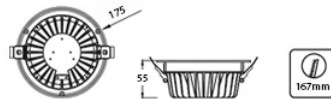

SRLED LIGHTS
www.srledlights.com

SR-077

LED Down Light Series
Ceiling Recessed Non Adjustable

Specifications

Product Reference

Model No
SR-077

Installation Type
Recessed

Beam Direction
Non Adjustable

Construction & Materials

Housing Material
Aluminium Die Cast

Heatsink
Passive Cooled Aluminium

Finish
White Powder Coated

IP Rating
IP-20

Physical

Diameter
175mm

Cutout Diameter
167mm

Recessed Depth
55mm

Light Technology

Binning
3 step MacAdam

LED Life Time
> 50, 000 Hours

Colour Rendering CRI
CRI80 as standard/ CRI90 on Request

Optics

Secondary Optics
Diffused

Beam Direction
Non Adjustable