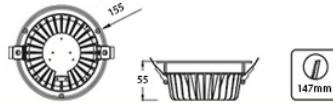

SRLED LIGHTS
www.srledlights.com

SR-076

LED Down Light Series
Ceiling Recessed Non Adjustable

SR.076

Specifications

Product Reference

Model No
SR-076
Installation Type
Recessed
Beam Direction
Non Adjustable

Construction & Materials

Housing Material
Aluminium Die Cast
Heatsink
Passive Cooled Aluminium
Finish
White Powder Coated
IP Rating
IP-20

Optics

Secondary Optics
Diffused
Beam Direction
Non Adjustable

Physical