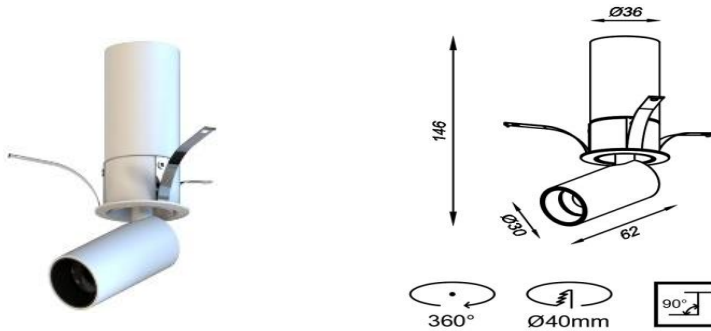

SRLED LIGHTS
www.srledlights.com**SRE-109****Led Spot Light Series**
Ceiling Recessed Adjustable

Specifications

Product Reference

Model No
SRE-109

Installation Type
Recessed

Beam Direction
Adjustable 350°

Construction & Materials

Housing Material
Aluminium Die Cast

Heatsink
Passive Cooled Aluminium

Finish
White Powder Coated

IP Rating
IP-20

Physical

Diameter
45mm

Cutout Diameter
40mm

Recessed Depth
146mm