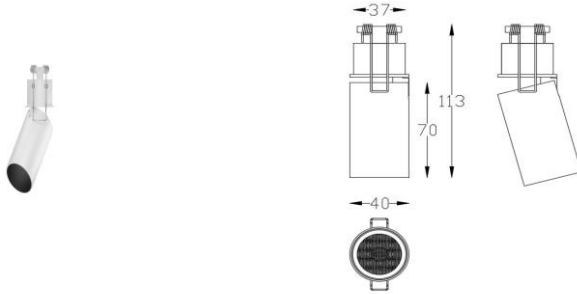

SRLED LIGHTS
www.sriedlights.com

SRE-092

LED DOWN Light Series
Ceiling Recessed Adjustable

Specifications

Product Reference

Model No
SRE-092
Installation Type
Recessed
Beam Direction
ADJUSTABLE

Construction & Materials

Housing Material
Aluminium Die Cast
Heatsink
Passive Cooled Aluminium
Finish
White Powder Coated
IP Rating
IP-20

Physical

Diameter
40mm
Cutout Diameter
34mm
Recessed Depth
37mm

Light Technology

Binning
3 step MacAdam
LED Life Time
> 50,000 Hours
Colour Rendering CRI
CRI80 as standard/ CRI90 on Request