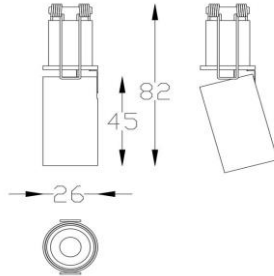

SRLED LIGHTS
www.sriedlights.com

SRE-091

LED DOWN Light Series
Ceiling Recessed Adjustable

Specifications

Product Reference

Model No
SRE-091
Installation Type
Recessed
Beam Direction
ADJUSTABLE

Construction & Materials

Housing Material
Aluminium Die Cast
Heatsink
Passive Cooled Aluminium
Finish
White Powder Coated
IP Rating
IP-20

Physical

Diameter
26mm
Cutout Diameter
20mm
Recessed Depth
37mm

Light Technology

Binning
3 step MacAdam
LED Life Time
> 50,000 Hours
Colour Rendering CRI
CRI80 as standard/ CRI90 on Request

80

Beam Angle

38°

LED Power Watts

3.5

System Power Watts

5

S.R.Industries