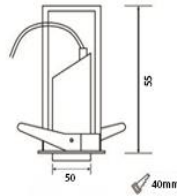

SRLED LIGHTS
www.srledlights.com**SRE-048****LED DOWN Light Series**
Ceiling Recessed Adjustable

Specifications

Product Reference

Model No
SRE-048
Installation Type
Recessed
Beam Direction
adjustable

Light Technology