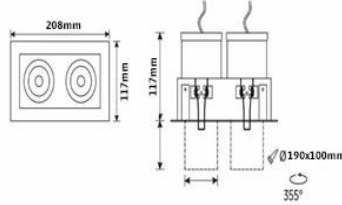

SRLED LIGHTS
www.srledlights.com

SRE-014

LED Down Light Series
Ceiling Recessed Adjustable

Specifications

Product Reference

Model No
SRE-014
Installation Type
Recessed
Beam Direction
adjustable pull out

Light Technology

Physical

Diameter
208mm x 117mm
Cutout Diameter
190mm x 100mm
Recessed Depth
117mm

Electrical System

Input Voltage
220V-240V AC/50Hz
Input Power
21w
Power Factor
>0.95
ATHD
<20%
Driver
fulham (Constant -
Current Led Driver)