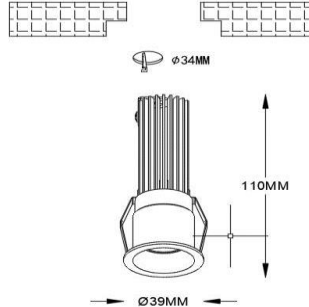

SRLED LIGHTS
www.srledlights.com

SRE-035

Led Down Light Series
Ceiling Recessed Non Adjustable

Specifications

Product Reference

Model No
SRE-035
Installation Type
Recessed
Beam Direction
Non Adjustable

Light Technology

Physical

Diameter
39mm
Cutout Diameter
34mm
Recessed Depth
110mm

Electrical System

Input Voltage
220V-240V AC/50Hz
Input Power
9W
Power Factor
>0.95
ATHD
<20%
Driver
BAG (Constant -
Current Led Driver)

SRLED LIGHTS
www.srledlights.com