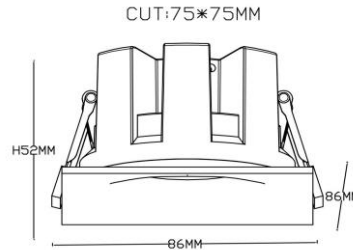

SR

LED LIGHTS
www.srledlights.com

SR-229

LED Down Light Series
Ceiling Recessed Non Adjustable

Specifications

Product Reference

Model No
SR-229
Installation Type
Recessed
Beam Direction
Non Adjustable

Light Technology

Binning
3 step MacAdam
LED Life Time
> 50,000 Hours
Colour Rendering CRI
CRI80 as standard/ CRI90 on Request

Controls

Standard
Switchable On/Off
Optional
Phase Cut / Analog / Dali Dimming
CCT Tunable
Available on Request

Construction & Materials

Housing Material
Aluminium Die Cast
Heatsink
Passive Cooled Aluminium
Finish
White Powder Coated
IP Rating
IP-20

Optics

Secondary Optics
Metalized Reflector
Beam Direction
Non Adjustable

Physical

Diameter
86mm x 86mm
Cutout Diameter
75mm x 75mm
Recessed Depth
52mm

Electrical System

Input Voltage
220V-240V AC/50Hz
Input Power
12w
Power Factor
>0.95
ATHD
<20%
Driver
Fulham (Constant -
Current Led Driver)

SR

LED LIGHTS
www.srledlights.com