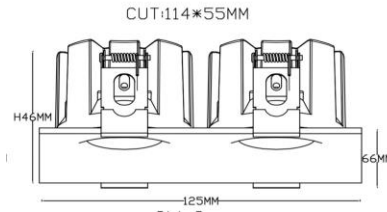

## Specifications

### Product Reference

**Model No**  
SR-228  
**Installation Type**  
Recessed  
**Beam Direction**  
Non Adjustable

### Physical

**Diameter**  
126mm x 66mm  
**Cutout Diameter**  
114mm x 55mm  
**Recessed Depth**  
46mm