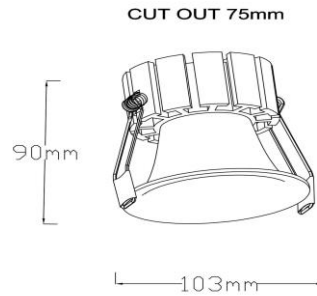

SRLED LIGHTS
www.srledlights.com

SR-190

LED Down Light Series
Ceiling Recessed Non Adjustable

Specifications

Product Reference

Model No
SR-190
Installation Type
Recessed
Beam Direction
Non Adjustable

Light Technology

Physical

Diameter
103mm
Cutout Diameter
75mm
Recessed Depth
90mm

Electrical System

Input Voltage
220V-240V AC/50Hz
Input Power
17w
Power Factor
>0.95
ATHD
<20%
Driver
Fulham (Constant -
Current Led Driver)