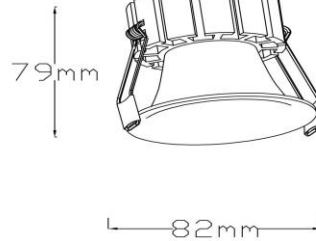

SRLED LIGHTS
www.srledlights.com

SR-189

LED Down Light Series
Ceiling Recessed Non Adjustable

CUT OUT 65mm

Specifications

Product Reference

Model No
SR-189
Installation Type
Recessed
Beam Direction
Non Adjustable

Physical

Diameter
82mm
Cutout Diameter
65mm
Recessed Depth
79mm

Electrical System

Input Voltage
220V-240V AC/50Hz
Input Power
12w
Power Factor
>0.95
ATHD
<20%
Driver
Fulham (Constant -
Current Led Driver)