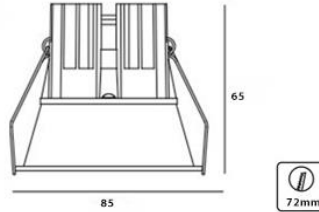

SRLED LIGHTS
www.srledlights.com

SR-035

LED Down Light Series
Ceiling Recessed Non Adjustable

Specifications

Product Reference

Model No
SR-035
Installation Type
Recessed
Beam Direction
Non Adjustable

Light Technology

Physical

Diameter
85mm
Cutout Diameter
72mm
Recessed Depth
65mm

Electrical System

Input Voltage
220V-240V AC/50Hz
Input Power
12W/15w
Power Factor
>0.95
ATHD
<20%
Driver
Fulham (Constant -
Current Led Driver)