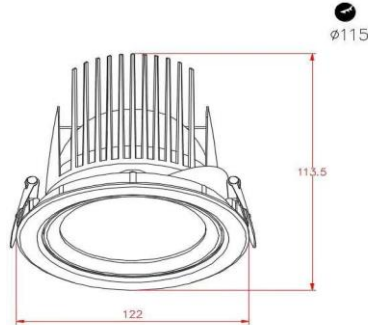

SRLED LIGHTS
www.srledlights.com

SR-053

LED Down Light Series
Ceiling Recessed Adjustable

Specifications

Product Reference

Model No
SR-053
Installation Type
Recessed
Beam Direction
Adjustable

Light Technology

Construction & Materials

Housing Material
Aluminium Die Cast
Heatsink
Passive Cooled Aluminium
Finish
White Powder Coated
IP Rating
IP-20

Optics

Secondary Optics
Metalized Reflector
Beam Direction
Adjustable

Physical

Diameter
122mm
Cutout Diameter
115mm
Recessed Depth
114mm

Electrical System

Input Voltage
220V-240V AC/50Hz
Input Power
35w
Power Factor
>0.95
ATHD
<20%
Driver
Fulham (Constant -
Current Led Driver)