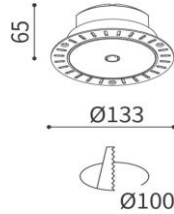

SRLED LIGHTS
www.srledlights.com**SRE-104****Led Down Light Series**
Ceiling Trimless Adjustable

Specifications

Product Reference

Model No
SRE-104
Installation Type
Trimless
Beam Direction
Adjustable

Light Technology

Diameter
133mm
Cutout Diameter
100mm
Recessed Depth
65mm

Electrical System

Input Voltage
220V-240V AC/50Hz
Input Power
15w
Power Factor
>0.95
ATHD
<20%
Driver
Fulham (Constant -
Current Led Driver)

SRLED LIGHTS
www.srledlights.com