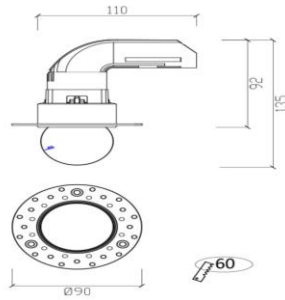

SRLED LIGHTS
www.sriedlights.com

SRE-084

LED Down Light Series
Ceiling Recessed non Adjustable

Specifications

Product Reference

Model No
SRE-084
Installation Type
TRIMLESS
Beam Direction
Fixed

Construction & Materials

Housing Material
Aluminium Die Cast
Heatsink
Passive Cooled Aluminium
Finish
White Powder Coated
IP Rating
IP-20

Physical

Diameter
70mm
Cutout Diameter
45mm
Recessed Depth
59mm

Light Technology

Binning
3 step MacAdam
LED Life Time
> 50,000 Hours
Colour Rendering CRI
CRI80 as standard/ CRI90 on Request