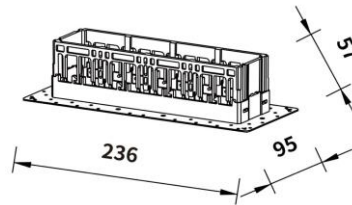

SRLED LIGHTS
www.srledlights.com**SRE-061****Led Down Light Series**
Ceiling Trimless Non Adjustable

Specifications

Product Reference

Model No
SRE-061
Installation Type
trimless
Beam Direction
Fixed

Light Technology

Diameter
190mm x 50mm
Cutout Diameter
197mm x 55mm
Recessed Depth
75mm

Electrical System

Input Voltage
220V-240V AC/50Hz
Input Power
28w
Power Factor
>0.95
ATHD
<20%
Driver
fulham (Constant -
Current Led Driver)