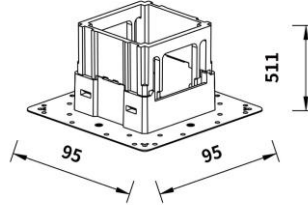

SRLED LIGHTS
www.srledlights.com**SRE-058****Led Down Light Series**
Ceiling Trimless Non Adjustable

Specifications

Product Reference

Model No
SR-058
Installation Type
trimless
Beam Direction
Fixed

Light Technology

Diameter
50mm x 50mm
Cutout Diameter
55mm x 55mm
Recessed Depth
75mm

Electrical System

Input Voltage
220V-240V AC/50Hz
Input Power
7w
Power Factor
>0.95
ATHD
<20%
Driver
fulham (Constant -
Current Led Driver)