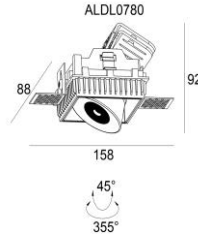

SRLED LIGHTS
www.srledlights.com

SRE-031

Led Down Light Series
Trimless Ceiling Recessed Adjustable

Specifications

Product Reference

Model No
SRE-031

Installation Type
Trimless Recessed

Beam Direction
Adjustable 350°

Construction & Materials

Housing Material
Aluminium Die Cast

Heatsink
Passive Cooled Aluminium

Finish
White Powder Coated

IP Rating
IP-20

Physical

Diameter
88mm

Cutout Diameter
88mm