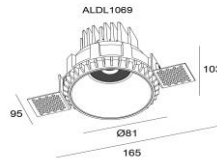

SRLED LIGHTS
www.sriedlights.com

SRE-011

Led Down Light Series

Trimless Ceiling Recessed Non Adjustable

Specifications

Product Reference

Model No
SRE-011
Installation Type
Trimless Recessed
Beam Direction
Non Adjustable

Physical

Diameter
81mm
Cutout Diameter
81mm
Recessed Depth
103mm

Electrical System

Input Voltage
220V-240V AC/50Hz
Input Power
12W
Power Factor
>0.95
ATHD
<20%
Driver
Fulham (Constant -
Current Led Driver)