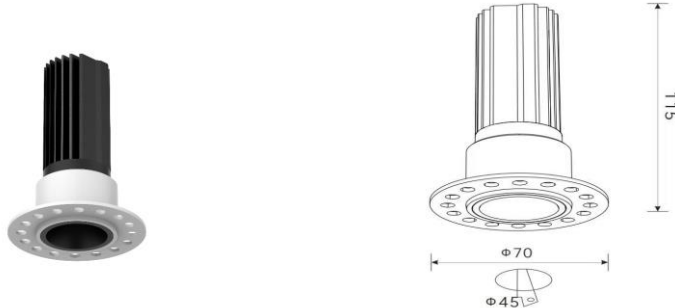

**SR**LED LIGHTS  
www.srledlights.com

SR-167

LED Down Light Series  
Ceiling Trimless

### Product Reference

**Model No**  
SR-167  
**Installation Type**  
Trimless  
**Beam Direction**  
Non Adjustable

### Physical

**Diameter**  
70mm  
**Cutout Diameter**  
45mm  
**Recessed Depth**  
115mm