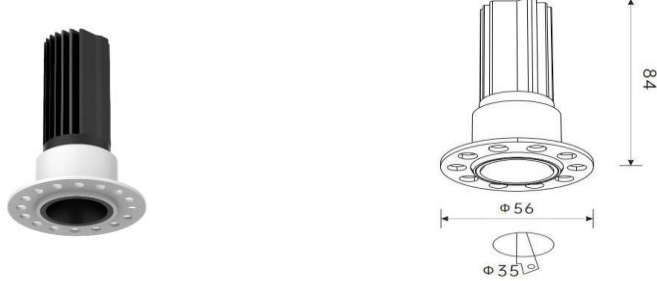

SRLED LIGHTS
www.srledlights.com

SR-162

LED Down Light Series
Ceiling Trimless

Specifications

Product Reference

Model No
SR-161
Installation Type
Trimless
Beam Direction
Non Adjustable

Construction & Materials

Housing Material
Aluminium Die Cast
Heatsink
Passive Cooled Aluminium
Finish
White Powder Coated
IP Rating
IP-20

Physical

Diameter
56mm
Cutout Diameter
35mm
Recessed Depth
84mm

Light Technology

Binning
3 step MacAdam
LED Life Time
> 50, 000 Hours
Colour Rendering CRI
CRI80 as standard/ CRI90 on Request

560

Efficacy (System - lm/watt)

80

Beam Angle

15° / 24° / 38°

LED Power Watts

5.4

System Power Watts