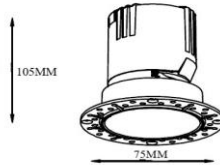

SRLED LIGHTS
www.srledlights.com

SR-206

LED Down Light Series
Ceiling trimless Adjustable开孔: Φ 45MM

Specifications

Product Reference

Model No
SR-206
Installation Type
trimless
Beam Direction
Adjustable

Light Technology

Construction & Materials

Housing Material
Aluminium Die Cast
Heatsink
Passive Cooled Aluminium
Finish
White Powder Coated
IP Rating
IP-20

Optics

Secondary Optics
Metalized Reflector
Beam Direction
Adjustable

Physical

Diameter
75mm
Cutout Diameter
45mm
Recessed Depth
105mm

Electrical System

Input Voltage
220V-240V AC/50Hz
Input Power
12w
Power Factor
>0.95
ATHD
<20%
Driver
BAG (Constant -
Current Led Driver)

SRLED LIGHTS
www.srledlights.com