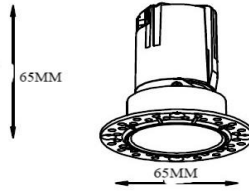

**SR**LED LIGHTS  
www.srledlights.com

SR-205

LED Down Light Series  
Ceiling trimless Adjustable开孔:  $\Phi$  35MM

### Physical

**Diameter**  
65mm  
**Cutout Diameter**  
35mm  
**Recessed Depth**  
65mm