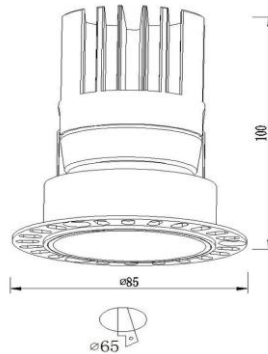

SRLED LIGHTS
www.srledlights.com

SR-180

LED Down Light Series
Ceiling trimless Adjustable

Specifications

Product Reference

Model No
SR-180
Installation Type
trimless
Beam Direction
Adjustable

Light Technology

Diameter
85mm
Cutout Diameter
65mm
Recessed Depth
100mm

Electrical System

Input Voltage
220V-240V AC/50Hz
Input Power
15W
Power Factor
>0.95
ATHD
<20%
Driver
fulham (Constant -
Current Led Driver)

SRLED LIGHTS
www.srledlights.com