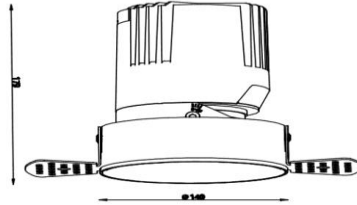

**SR**LED LIGHTS  
www.srledlights.com

SR-176

LED Down Light Series  
Ceiling trimless Adjustable开孔:  $\varnothing 145$ 

### Product Reference

**Model No**  
SR-176

**Installation Type**  
trimless

**Beam Direction**  
Adjustable

### Physical

**Diameter**  
140mm

**Cutout Diameter**  
145mm

**Recessed Depth**  
179mm