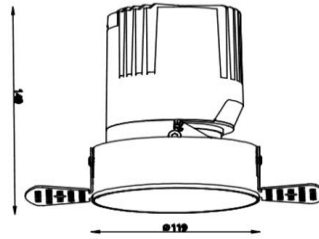

SRLED LIGHTS
www.srledlights.com

SR-175

LED Down Light Series
Ceiling trimless Adjustable开孔: $\varnothing 120$

Specifications

Product Reference

Model No
SR-175

Installation Type
trimless

Beam Direction
Adjustable

Construction & Materials

Housing Material
Aluminium Die Cast

Heatsink
Passive Cooled Aluminium

Finish
White Powder Coated

IP Rating
IP-20

Physical

Diameter
119mm

Cutout Diameter
120mm