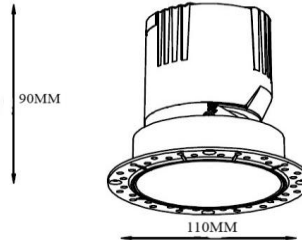

**SR**LED LIGHTS  
www.srledlights.com

SR-173

LED Down Light Series  
Ceiling trimless Adjustable开孔:  $\Phi$  80MM

## Specifications

### Product Reference

**Model No**  
SR-173  
**Installation Type**  
trimless  
**Beam Direction**  
Adjustable

### Physical

**Diameter**  
110mm  
**Cutout Diameter**  
80mm  
**Recessed Depth**  
90mm