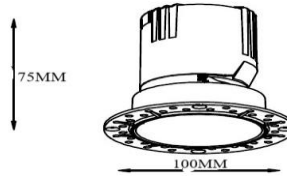

**SR**LED LIGHTS  
www.srledlights.com

SR-172

LED Down Light Series  
Ceiling trimless Adjustable开孔:  $\Phi$  70MM

## Specifications

### Physical

**Diameter**  
100mm

**Cutout Diameter**  
70mm

**Recessed Depth**  
75mm

900

**Efficacy ( System - lm/watt)**

75

**Beam Angle**

15° / 24° / 38°

**LED Power Watts**

10.5

**System Power Watts**