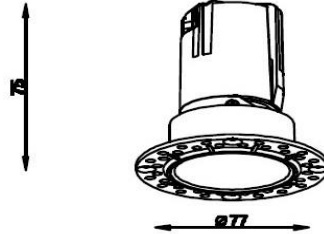

SRLED LIGHTS
www.srledlights.com

SR-150

LED Down Light Series
Ceiling trimless Adjustable开孔: $\Phi 55$ **Specifications****Product Reference**

Model No
SR-150

Installation Type
trimless

Beam Direction
Adjustable

Construction & Materials

Housing Material
Aluminium Die Cast

Heatsink
Passive Cooled Aluminium

Finish
White Powder Coated

IP Rating
IP-20

Physical

Diameter
75mm

Cutout Diameter
55mm