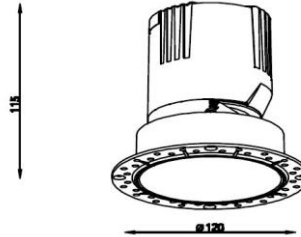

SRLED LIGHTS
www.srledlights.com

SR-137

LED Down Light Series
Ceiling trimless Adjustable开孔: $\Phi 95$

Specifications

Product Reference

Model No
SR-137

Installation Type
trimless

Beam Direction
Adjustable

Construction & Materials

Housing Material
Aluminium Die Cast

Heatsink
Passive Cooled Aluminium

Finish
White Powder Coated

IP Rating
IP-20

Physical

Diameter
120mm

Cutout Diameter
95mm