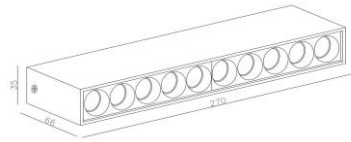

SR

LED LIGHTS
www.srledlights.com

SR-142

LED surface Down Light Series
Ceiling Surface Non Adjustable

Specifications

Product Reference

Model No
SR-142
Installation Type
Surface
Beam Direction
Non Adjustable

Light Technology

Binning
3 step MacAdam
LED Life Time
> 50,000 Hours
Colour Rendering CRI
CRI80 as standard/ CRI90 on Request

Controls

Standard
Switchable On/Off
Optional
Phase Cut / Analog / Dali Dimming (Driver Location Remote)

Construction & Materials

Housing Material
Aluminium Die Cast
Heatsink
Passive Cooled Aluminium
Finish
White Powder Coated
IP Rating
IP-20

Optics

Secondary Optics
Optical Lens
Beam Direction
Non Adjustable

Physical

Diameter
270mm x 35mm
Recessed Depth
66mm

Electrical System

Input Voltage
220V-240V AC/50Hz
Input Power
20W
Power Factor
>0.95
ATHD
<20%
Driver
Eaglerise (Constant -
Current Led Driver)

SR

LED LIGHTS
www.srledlights.com