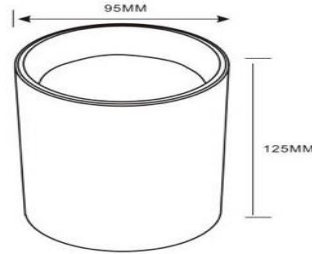

SRLED LIGHTS
www.srledlights.com

SR-129

LED surface Down Light Series
Ceiling surface Non Adjustable

Specifications

Product Reference

Model No
SR-129
Installation Type
Surface
Beam Direction
Non Adjustable

Construction & Materials

Housing Material
Aluminium Die Cast
Heatsink
Passive Cooled Aluminium
Finish
White Powder Coated
IP Rating
IP-20

Optics

Secondary Optics
Metalized Reflector
Beam Direction
Non Adjustable