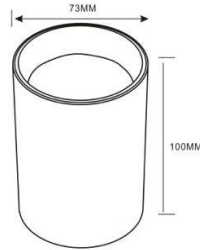

SRLED LIGHTS
www.srledlights.com

SR-128

LED surface Down Light Series
Ceiling Surface NonAdjustable

Specifications

Product Reference

Model No
SR-128
Installation Type
Surface
Beam Direction
Non Adjustable

Light Technology

Physical

Diameter
73mm
Height
100mm

Electrical System

Input Voltage
220V-240V AC/50Hz
Input Power
12W
Power Factor
>0.95
ATHD
<20%
Driver
Fulham (Constant -
Current Led Driver)

SRLED LIGHTS
www.srledlights.com