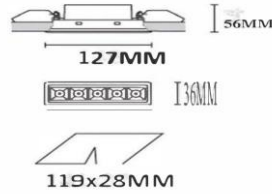

SR

LED LIGHTS
www.srledlights.com

SRE-070

Led leaser Light Series
Ceiling Recessed Non Adjustable

Specifications

Product Reference

Model No
SR-070

Installation Type
Recessed

Beam Direction
Non Adjustable

Construction & Materials

Housing Material
Aluminium Die Cast

Heatsink
Passive Cooled Aluminium

Finish
White Powder Coated

IP Rating
IP-20

Physical

Diameter
127mm x 36mm

Cutout Diameter
119mm x 28mm

Recessed Depth
56mm

Light Technology

Binning
3 step MacAdam

LED Life Time
> 50,000 Hours

Colour Rendering CRI
CRI80 as standard/ CRI90 on Request

Optics

Secondary Optics
Optical Lens

Beam Direction
Non Adjustable

Electrical System

Input Voltage
220V-240V AC/50Hz

Input Power
12w

Power Factor
>0.95

ATHD
<20%

Driver
Philips (Constant -
Current Led Driver)

Controls

Standard
Switchable On/Off

Optional
Phase Cut / Analog / Dali Dimming

CCT Tunable
Available on Request

SR

LED LIGHTS
www.srledlights.com