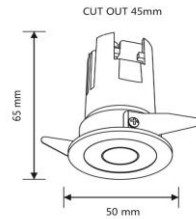

SRLED LIGHTS
www.sriedlights.com**SRE-045****8° TO 36° Beam Adjustable Down Light**
Ceiling Recessed Non Adjustable

Specifications

Product Reference

Model No
SRE-045
Installation Type
Recessed
Beam Direction
8° TO 36° Beam Adjustable

Physical

Diameter
50mm
Cutout Diameter
45mm
Recessed Depth
65mm

Electrical System

Input Voltage
220V-240V AC/50Hz
Input Power
7w
Power Factor
>0.95
ATHD
<20%
Driver
BAG (Constant -
Current Led Driver)

SRLED LIGHTS
www.sriedlights.com