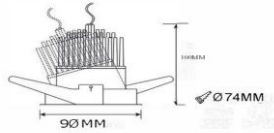

SRLED LIGHTS
www.srledlights.com**SRE-040****Led Down Light Series**
Ceiling Recessed Adjustable

Specifications

Product Reference

Model No
SRE-040
Installation Type
Recessed
Beam Direction
Adjustable

Light Technology

Construction & Materials

Housing Material
Aluminium Die Cast
Heatsink
Passive Cooled Aluminium
Finish
White Powder Coated
IP Rating
IP-20

Optics

Secondary Optics
Optical Lens
Beam Direction
Adjustable

Physical

Diameter
90mm
Cutout Diameter
74mm
Recessed Depth
100mm

Electrical System

Input Voltage
220V-240V AC/50Hz
Input Power
12W
Power Factor
>0.95
ATHD
<20%
Driver
Fulham (Constant -
Current Led Driver)

SRLED LIGHTS
www.srledlights.com